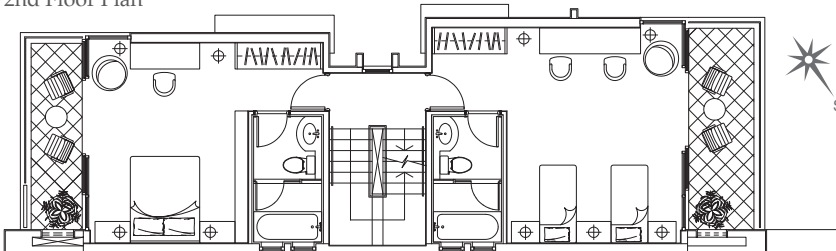

Three Bays

7 Stanley Beach Road, Tai Tam Bay, Hong Kong 香港赤柱大潭灣赤柱灘道7號

- 9 Spacious houses with terrace gardens and outdoor spaces
9幢寬敞豪華獨立屋連平台花園及充足戶外空間
- 4-ensuite houses range from 3,870 s.f. and 3,960 s.f.
4套房間隔，單位面積3,870及3,960平方呎
- Lofty headroom of 12-16 feet
12-16呎特高樓底
- The clubhouse features a 35-meter outdoor swimming pool, children's pool, outdoor Jacuzzi and a gymnasium with comprehensive fitness facilities
豪華住客會所特設35米露天泳池、兒童嬉水池、戶外按摩池及設備齊全的健身室
- 270-degree stunning views of Stanley Beach, Turtle Cove and Tai Tam Bay
270度環迴全海景，飽覽赤柱泳灘、龜背灣及大潭灣
- Appliances including : Central air-conditioning system, water heater, gas cooker hob, electric cooker hob, oven, microwave oven, exhaust hood, refrigerator, steamer, washer and dryer
提供電器，包括中央冷氣系統、熱水爐、煤氣煮食爐、電磁爐、焗爐、微波爐、抽油煙機、雪櫃、蒸爐、洗衣乾衣機

Three Bays

7 Stanley Beach Road, Tai Tam Bay, Hong Kong 香港赤柱大潭灣赤柱灘道7號

Location Map 位置圖

Typical Floor Plan 平面圖

Ground Floor Plan

1st Floor Plan

2nd Floor Plan

All floor plans are for reference only.
所有平面圖則只供參考。