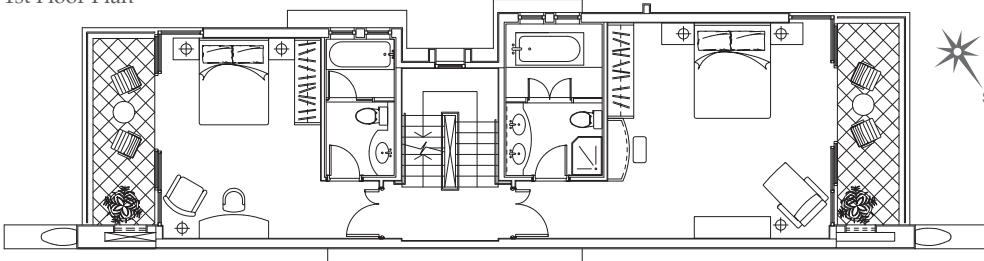

Three Bays

7 Stanley Beach Road, Tai Tam Bay, Hong Kong 香港赤柱大潭灣赤柱灘道7號

- 9 Spacious houses with terrace gardens and outdoor spaces
9幢寬敞豪華獨立屋連平台花園及充足戶外空間
- 4-ensuite houses range from 3,870 s.f. and 3,960 s.f.
4套房間隔，單位面積3,870及3,960平方呎
- Lofty headroom of 12-16 feet
12-16呎特高樓底
- The clubhouse features a 35-meter outdoor swimming pool, children's pool, outdoor Jacuzzi and a gymnasium with comprehensive fitness facilities
豪華住客會所特設35米露天泳池、兒童嬉水池、戶外按摩池及設備齊全的健身室
- 270-degree stunning views of Stanley Beach, Turtle Cove and Tai Tam Bay
270度環迴全海景，飽覽赤柱泳灘、龜背灣及大潭灣
- Appliances including : Central air-conditioning system, water heater, gas cooker hob, electric cooker hob, oven, microwave oven, exhaust hood, refrigerator, steamer, washer and dryer
提供電器，包括中央冷氣系統、熱水爐、煤氣煮食爐、電磁爐、焗爐、微波爐、抽油煙機、雪櫃、蒸爐、洗衣乾衣機

Three Bays

7 Stanley Beach Road, Tai Tam Bay, Hong Kong 香港赤柱大潭灣赤柱灘道7號

Location Map 位置圖

Typical Floor Plan 平面圖

Ground Floor Plan

1st Floor Plan

2nd Floor Plan

All floor plans are for reference only.
所有平面圖則只供參考。